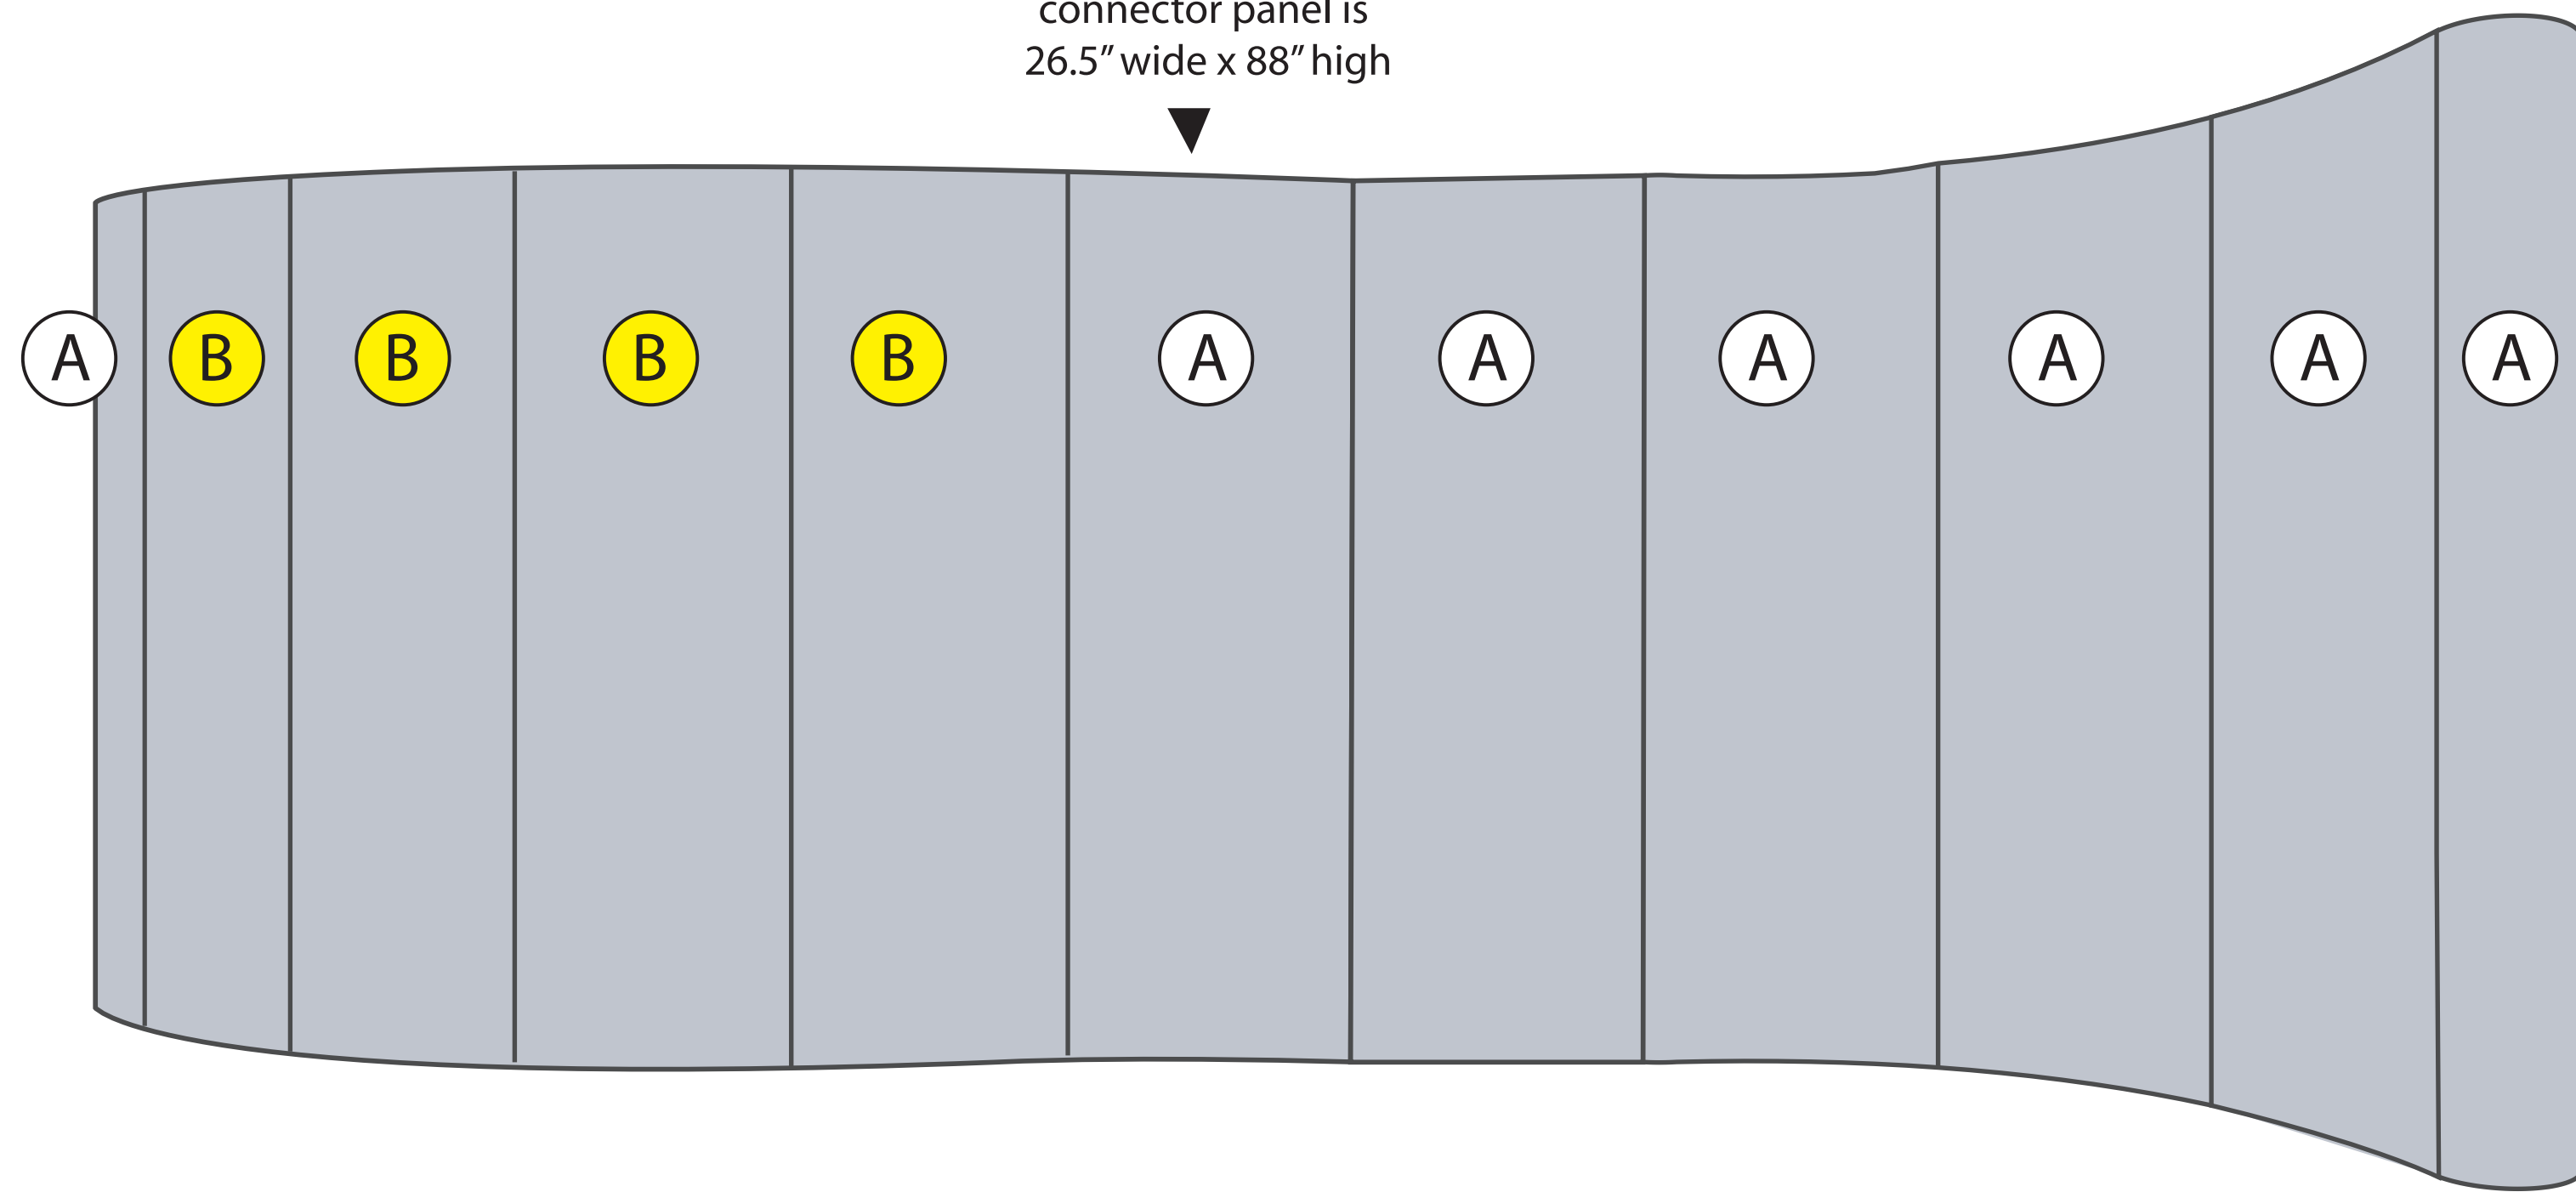

**A** Panels are 26.5" wide x 88" high

**B** Panels are 31.75" wide x 88" high due to convex shape of panels

connector panel is  
26.5" wide x 88" high

Overhead floorplan view